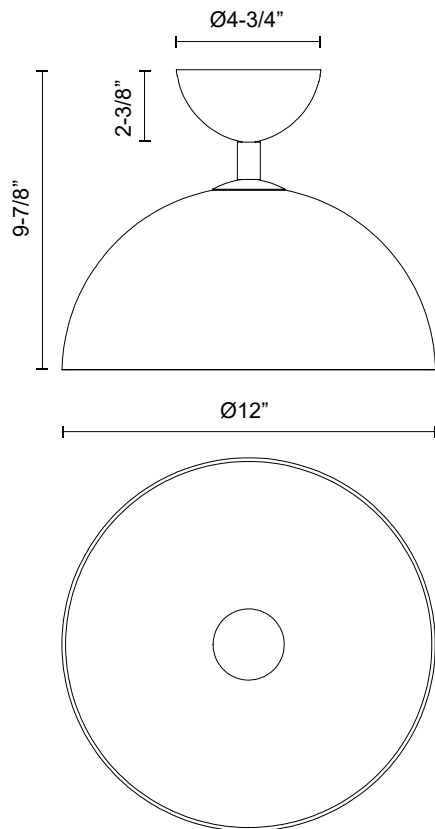

alora mood

P. 1.855.855.8926

CANADA: 102-19028 27th Ave. - Surrey, BC V3Z 5T1

USA: 3035 E. Lone Mountain Rd - Las Vegas, NV, 89081

JUDE SF563012MBCL

FIXTURE DIMENSIONS	D12" x H9-7/8"
LAMP TYPE	E26
MAX WATTAGE	60W
BULB QTY	1
BULBS INCLUDED	No
RECOMMENDED BULB TYPE	A19
VOLTAGE	120V
GLASS DETAILS	Clear Glass
MATERIAL	Glass; Steel;
LOCATION	Dry
BARCODE	UPC 69175907779
CANOPY DIMENSIONS	D4-3/4" x H2-3/8"
FINISH OPTION(S)	Clear Glass; Matte Black;
BRAND	Alora Mood

[D - Diameter, L - Length, W - Width, H - Height, E - Extension]

AVAILABLE FINISHES:

SF563012MBCL

*For complete warranty terms, please visit: www.aloralighting.com/warranty